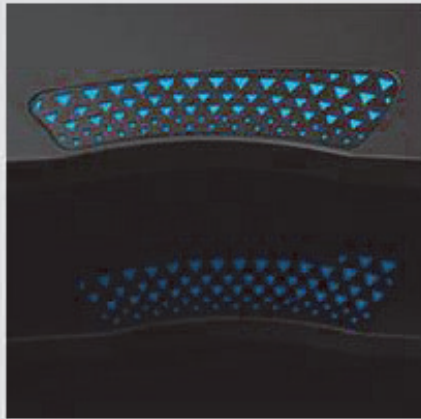

CLASSIC LINE Mc Edition

Our flagship killer, *Classic line*, gets a makeover with a familiar finish: **Mc Edition**

Given the great success of this exclusive *B by Bassocontinuo* finish, we decided to apply this vibrant combination of black and blue to *Classic Line* as well, bringing to life entirely new products. If *B by Bassocontinuo* finish is synonymous of exclusivity and luxury, with **LYRA XL4 Mc Edition** we wanted to create a rack curated in every detail but an affordable price.

DETAIL 1
V-METERS

Side details on the shelf that reflect the symbol colour of McEdition's products and make this rack the ideal match with the electronics of the famous American brand known especially for the light-blue V-meters.

DETAIL 2
WASHERS

The double set of washers: black and light-blue give to the customer the opportunity to choose during installation which colour prefers.

DETAIL 3
DECOUPLING

Red high density polyurethane washers under each shelf to decouple it from the structure.